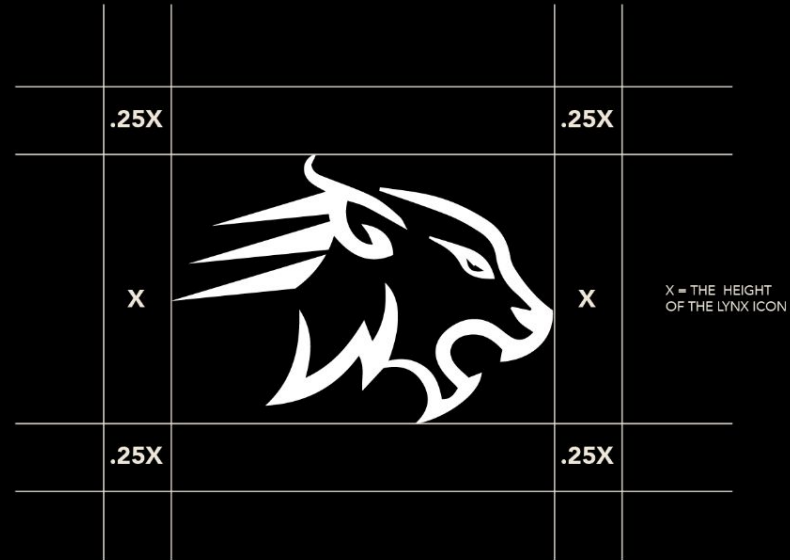

LYNX ICON MINIMUM CLEAR SPACE